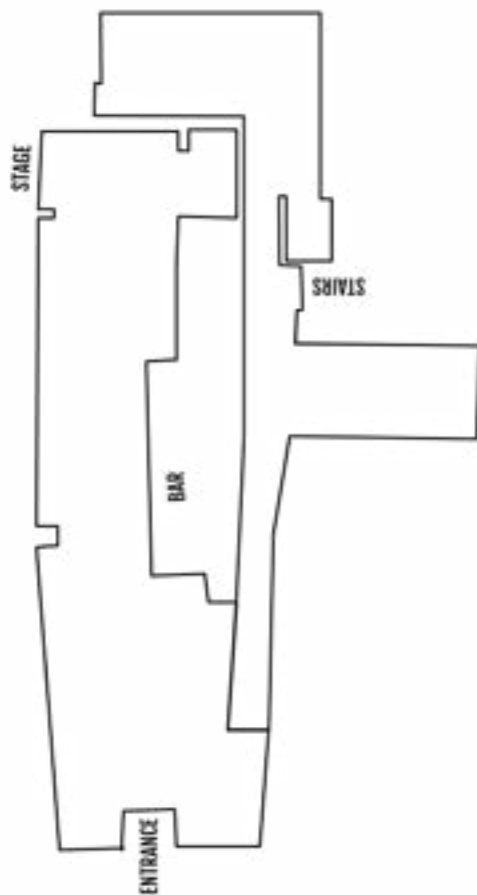

MARSHALL 4/12 CABS X 2

K&M STANDS & BOOMS

DJ

2 X TECHNIC 1210'S

1 X PIONEER DJM 850K MIXER

2 X PIONEER CDJ 2000'S

MICS

BEYERDYNAMIC: